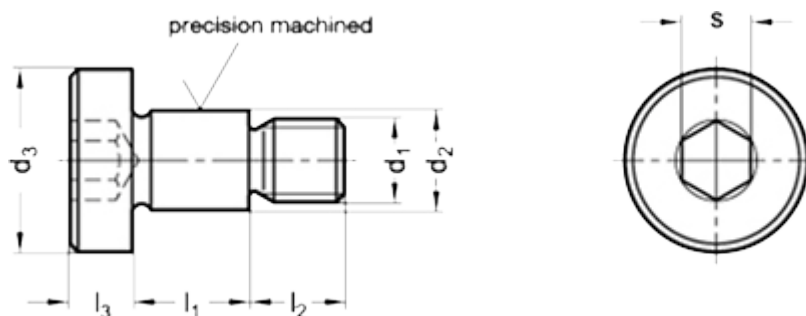

Article number: 207321M6812NI

Description: E+G Shoulder screw
GN 732.1-M6-8-12-NI

Measures

Application example

d_1	= M 6
d_2	= 8 -0.05/-0.08
d_3	= 14
$l_1 + 0.20/+0.13$	= 12
l_2	= 8
l_3	= 4
s	= 4
Weight in (g)	= 10