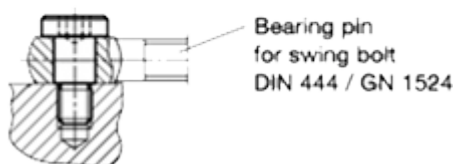

Article number: 207321M6812NI

Description: E+G Shoulder screw
GN 732.1-M6-8-12-NI

Measures

Application example

d_1	= M 6
d_2	= 8 -0.05/-0.08
d_3	= 14
$l_1 + 0.20/+0.13$	= 12
l_2	= 8
l_3	= 4
s	= 4
Weight in (g)	= 10